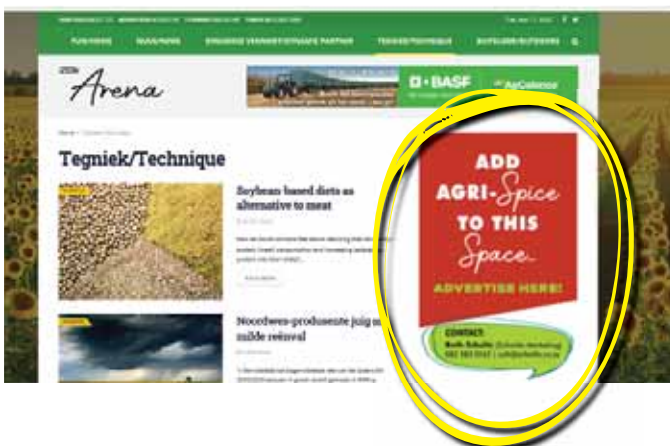

Zone 4

Technique: <https://www.nwkarena.co.za/tegniek-technique/>